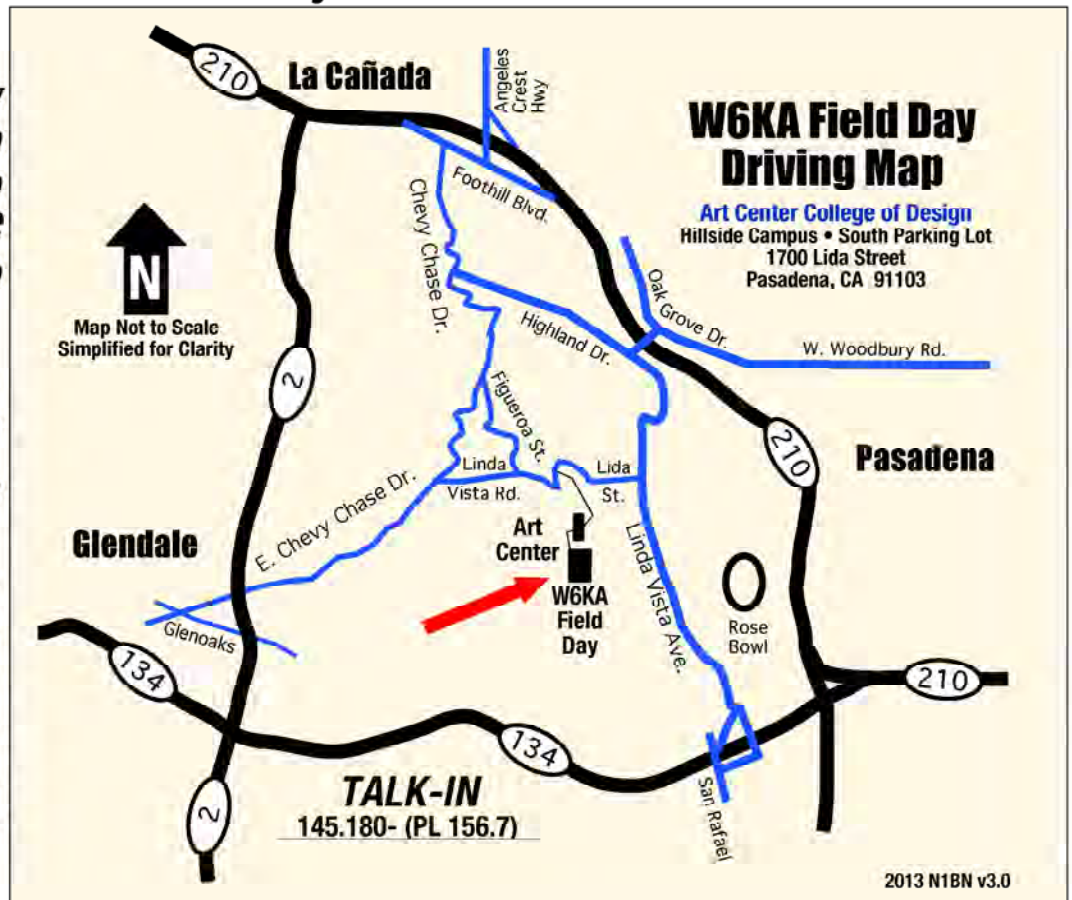

www.pasadenaradioclub.org